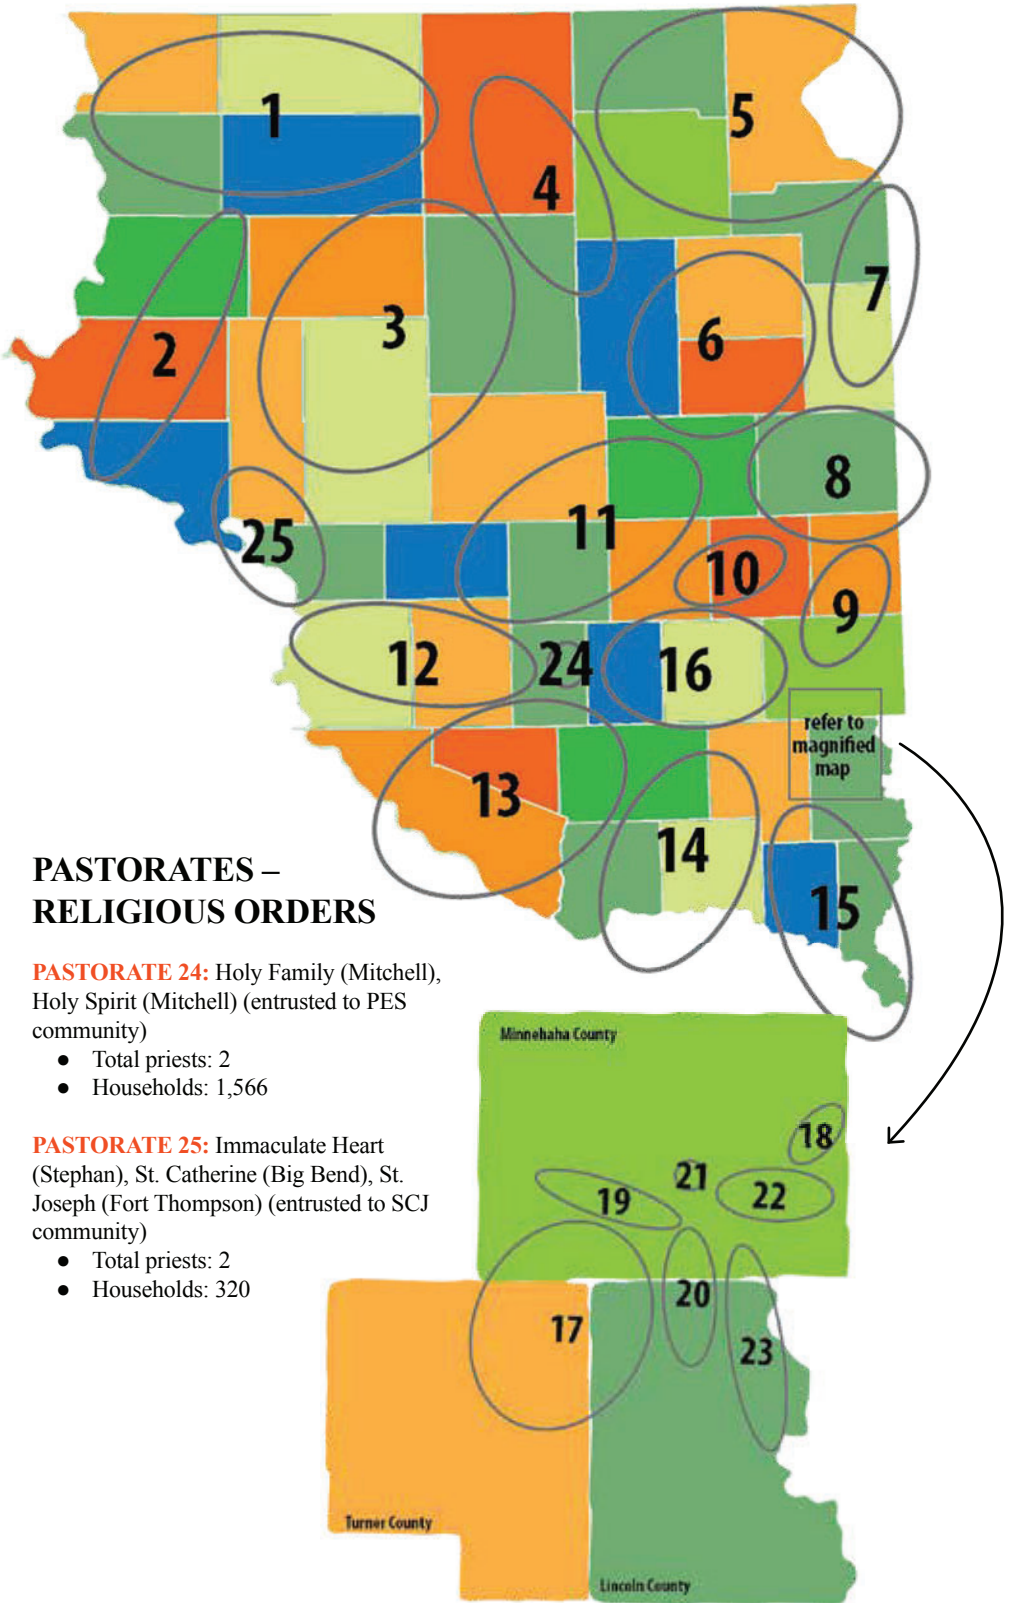

STRUCTURAL PLAN

PASTORATES – SIOUX FALLS VICINITY

PASTORATE 17: St. Christina (Parker), St. Katharine Drexel (Sioux Falls), St. Magdalen (Lennox), St. Nicholas (Tea)

- Total priests: 3
- Households: 1,565

PASTORATE 18: Risen Savior (Brandon), St. Rose of Lima (Garretson)

- Priests serving pastorate ministries: 1
- Priests serving specialized and parish ministries: 1
- Total priests: 2
- Households: 744

PASTORATE 19: St. George (Hartford), St. Michael (Sioux Falls)

- Priests serving pastorate ministries: 2
- Priests serving specialized and parish ministries: 1
- Total priests: 3
- Households: 2,189

PASTORATE 20: Christ the King (Sioux Falls), St. John Paul II (Harrisburg), St. Mary (Sioux Falls)

- Total priests: 3
- Households: 2,206

PASTORATE 21: Cathedral of Saint Joseph (Sioux Falls)

- Priests serving pastorate ministries: 1
- Priests serving specialized and parish ministries: 1
- Total priests: 2
- Households: 960

PASTORATE 22: Our Lady of Guadalupe (Sioux Falls), St. Lambert (Sioux Falls), St. Therese (Sioux Falls)

- Priests serving pastorate ministries: 2
- Priests serving specialized and parish ministries: 1
- Total priests: 3
- Households: 1,921

PASTORATE 23: Holy Spirit (Sioux Falls), St. Dominic (Canton)

- Priests serving pastorate ministries: 2
- Priests serving specialized and parish ministries: 1
- Total priests: 3
- Households: 1,963

PASTORATES – RELIGIOUS ORDERS

PASTORATE 24: Holy Family (Mitchell), Holy Spirit (Mitchell) (entrusted to PES community)

- Total priests: 2
- Households: 1,566

PASTORATE 25: Immaculate Heart (Stephan), St. Catherine (Big Bend), St. Joseph (Fort Thompson) (entrusted to SCJ community)

- Total priests: 2
- Households: 320